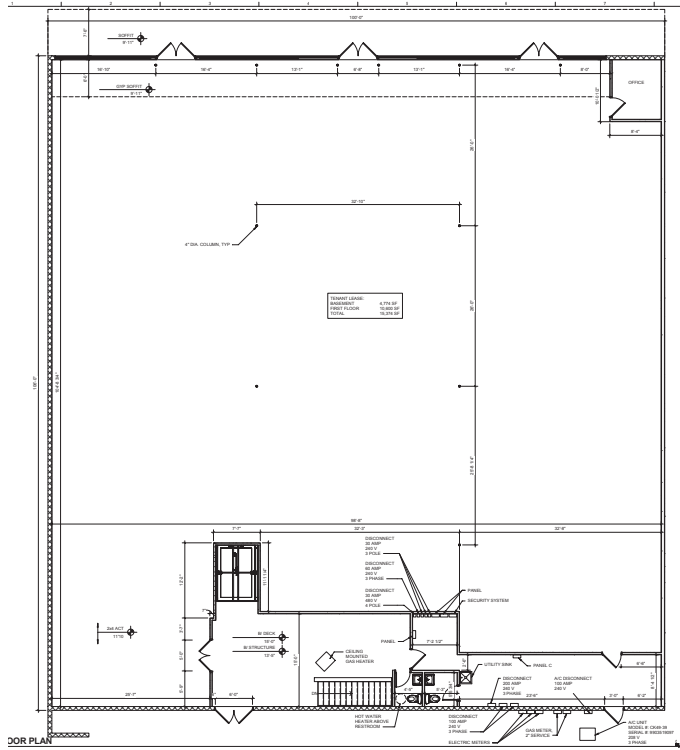

## Proven Retail Corridor in Chillicothe, Illinois

100' W X 106' D - DIVISIBLE  
 IDEAL FOR RETAIL OR OFFICE - BASEMENT INCLUDED

# Drivetime & Ring Area Maps

10,600 SQ/FT Available For Lease

Chillicothe, Illinois -- Drivetimes

Chillicothe, Illinois -- Ring Areas

**MAIN FLOOR**

**LOWER LEVEL**

# Space Plan / Site Plan

## 10,600 SQ/FT Available For Lease

**SITE PLAN**