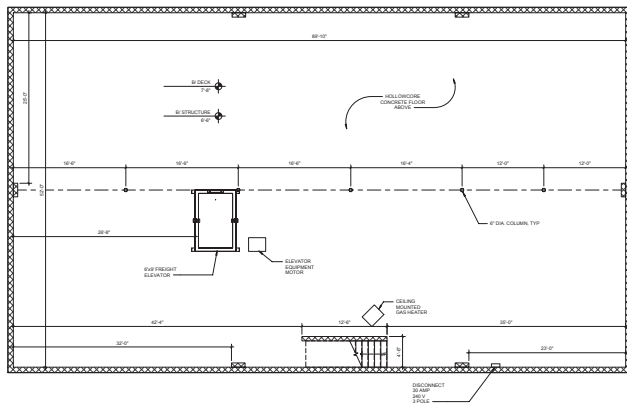

## Proven Retail Corridor in Chillicothe, Illinois

100' W X 106' D - DIVISIBLE  
 IDEAL FOR RETAIL OR OFFICE - BASEMENT INCLUDED

# Drivetime & Ring Area Maps

10,600 SQ/FT Available For Lease

Chillicothe, Illinois -- Drivetimes

Chillicothe, Illinois -- Ring Areas

**MAIN FLOOR**

**LOWER LEVEL**

# Space Plan / Site Plan

## 10,600 SQ/FT Available For Lease

**SITE PLAN**