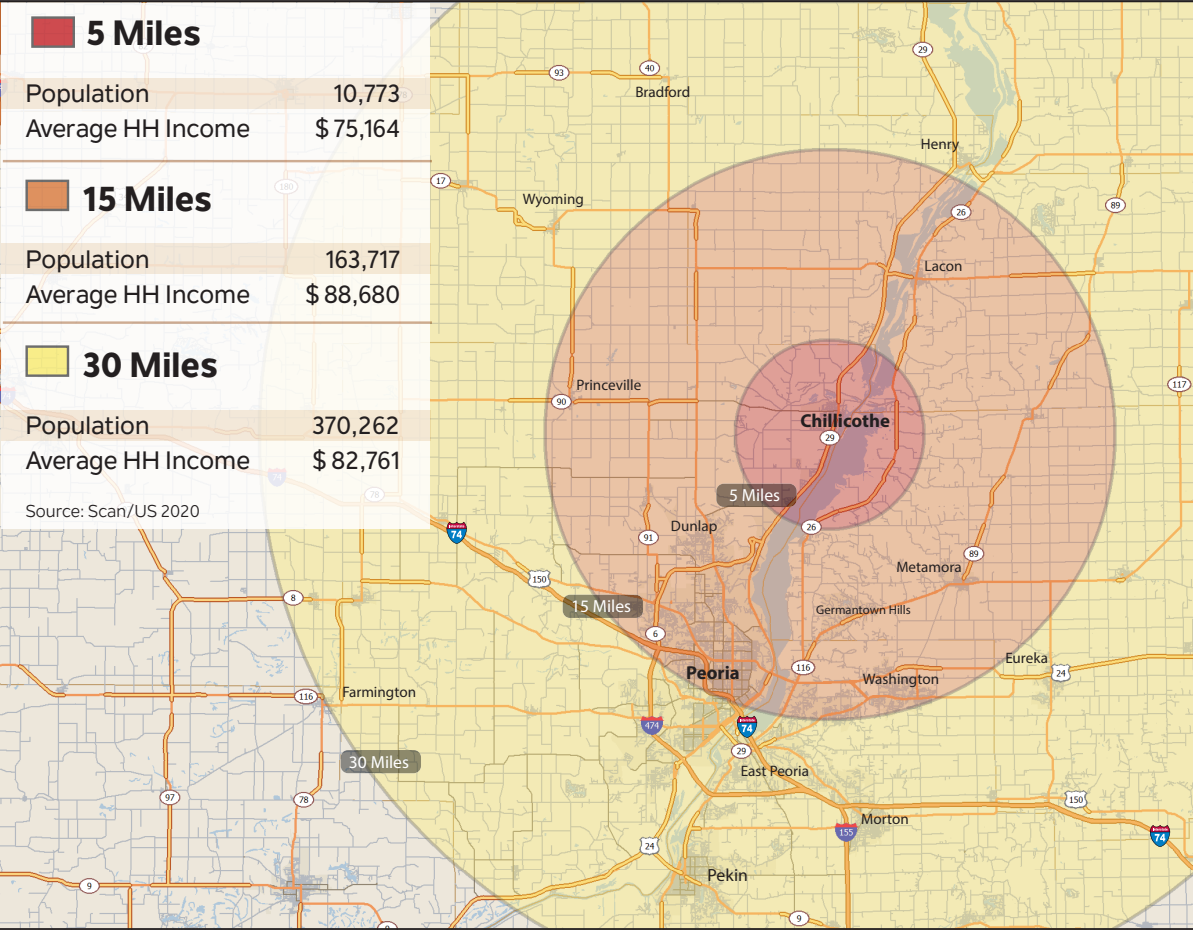

# Drivetime & Ring Area Maps

10,600 SQ/FT Available For Lease

Chillicothe, Illinois -- Drivetimes

Chillicothe, Illinois -- Ring Areas

**MAIN FLOOR**

**LOWER LEVEL**