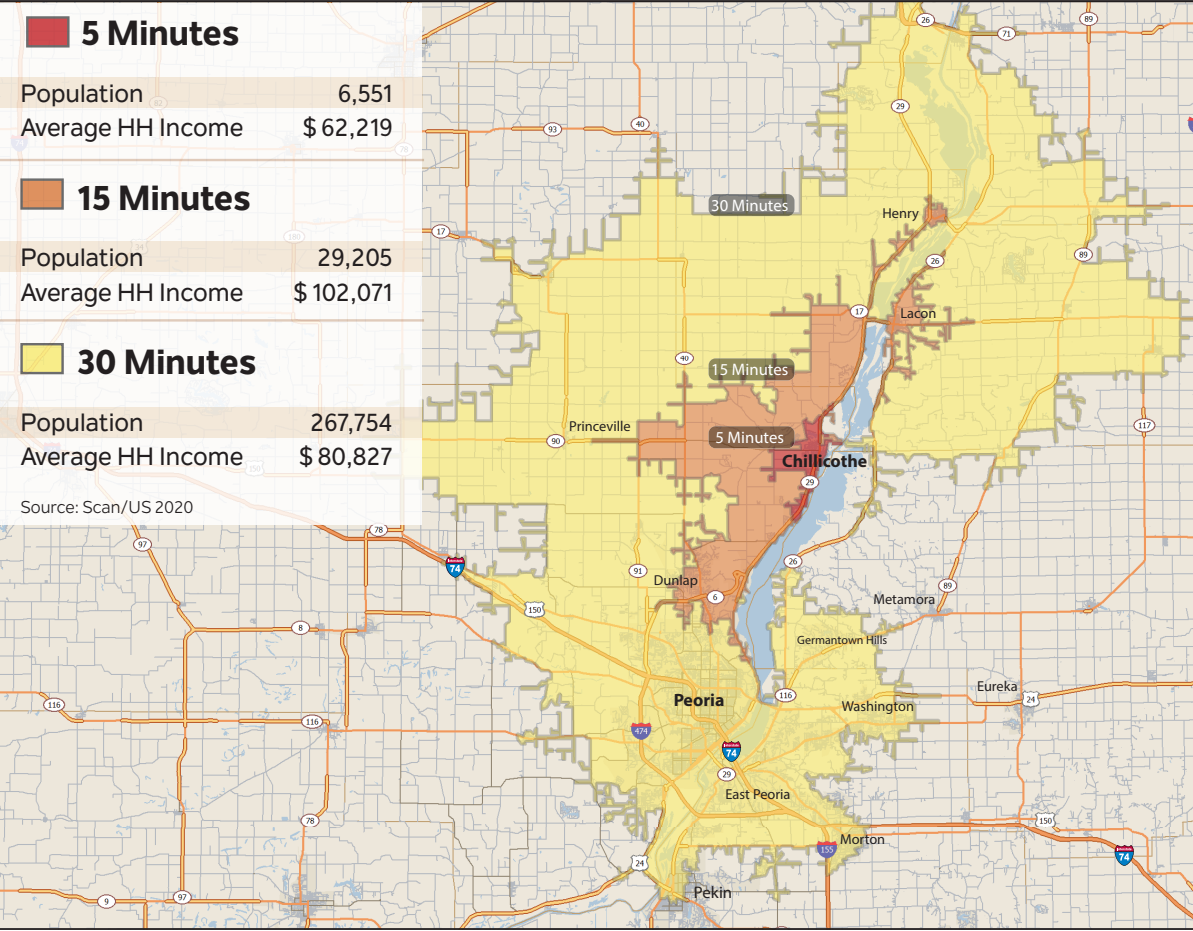

# Drivetime & Ring Area Maps

10,600 SQ/FT Available For Lease

Chillicothe, Illinois -- Drivetimes

Chillicothe, Illinois -- Ring Areas

**MAIN FLOOR**

**LOWER LEVEL**